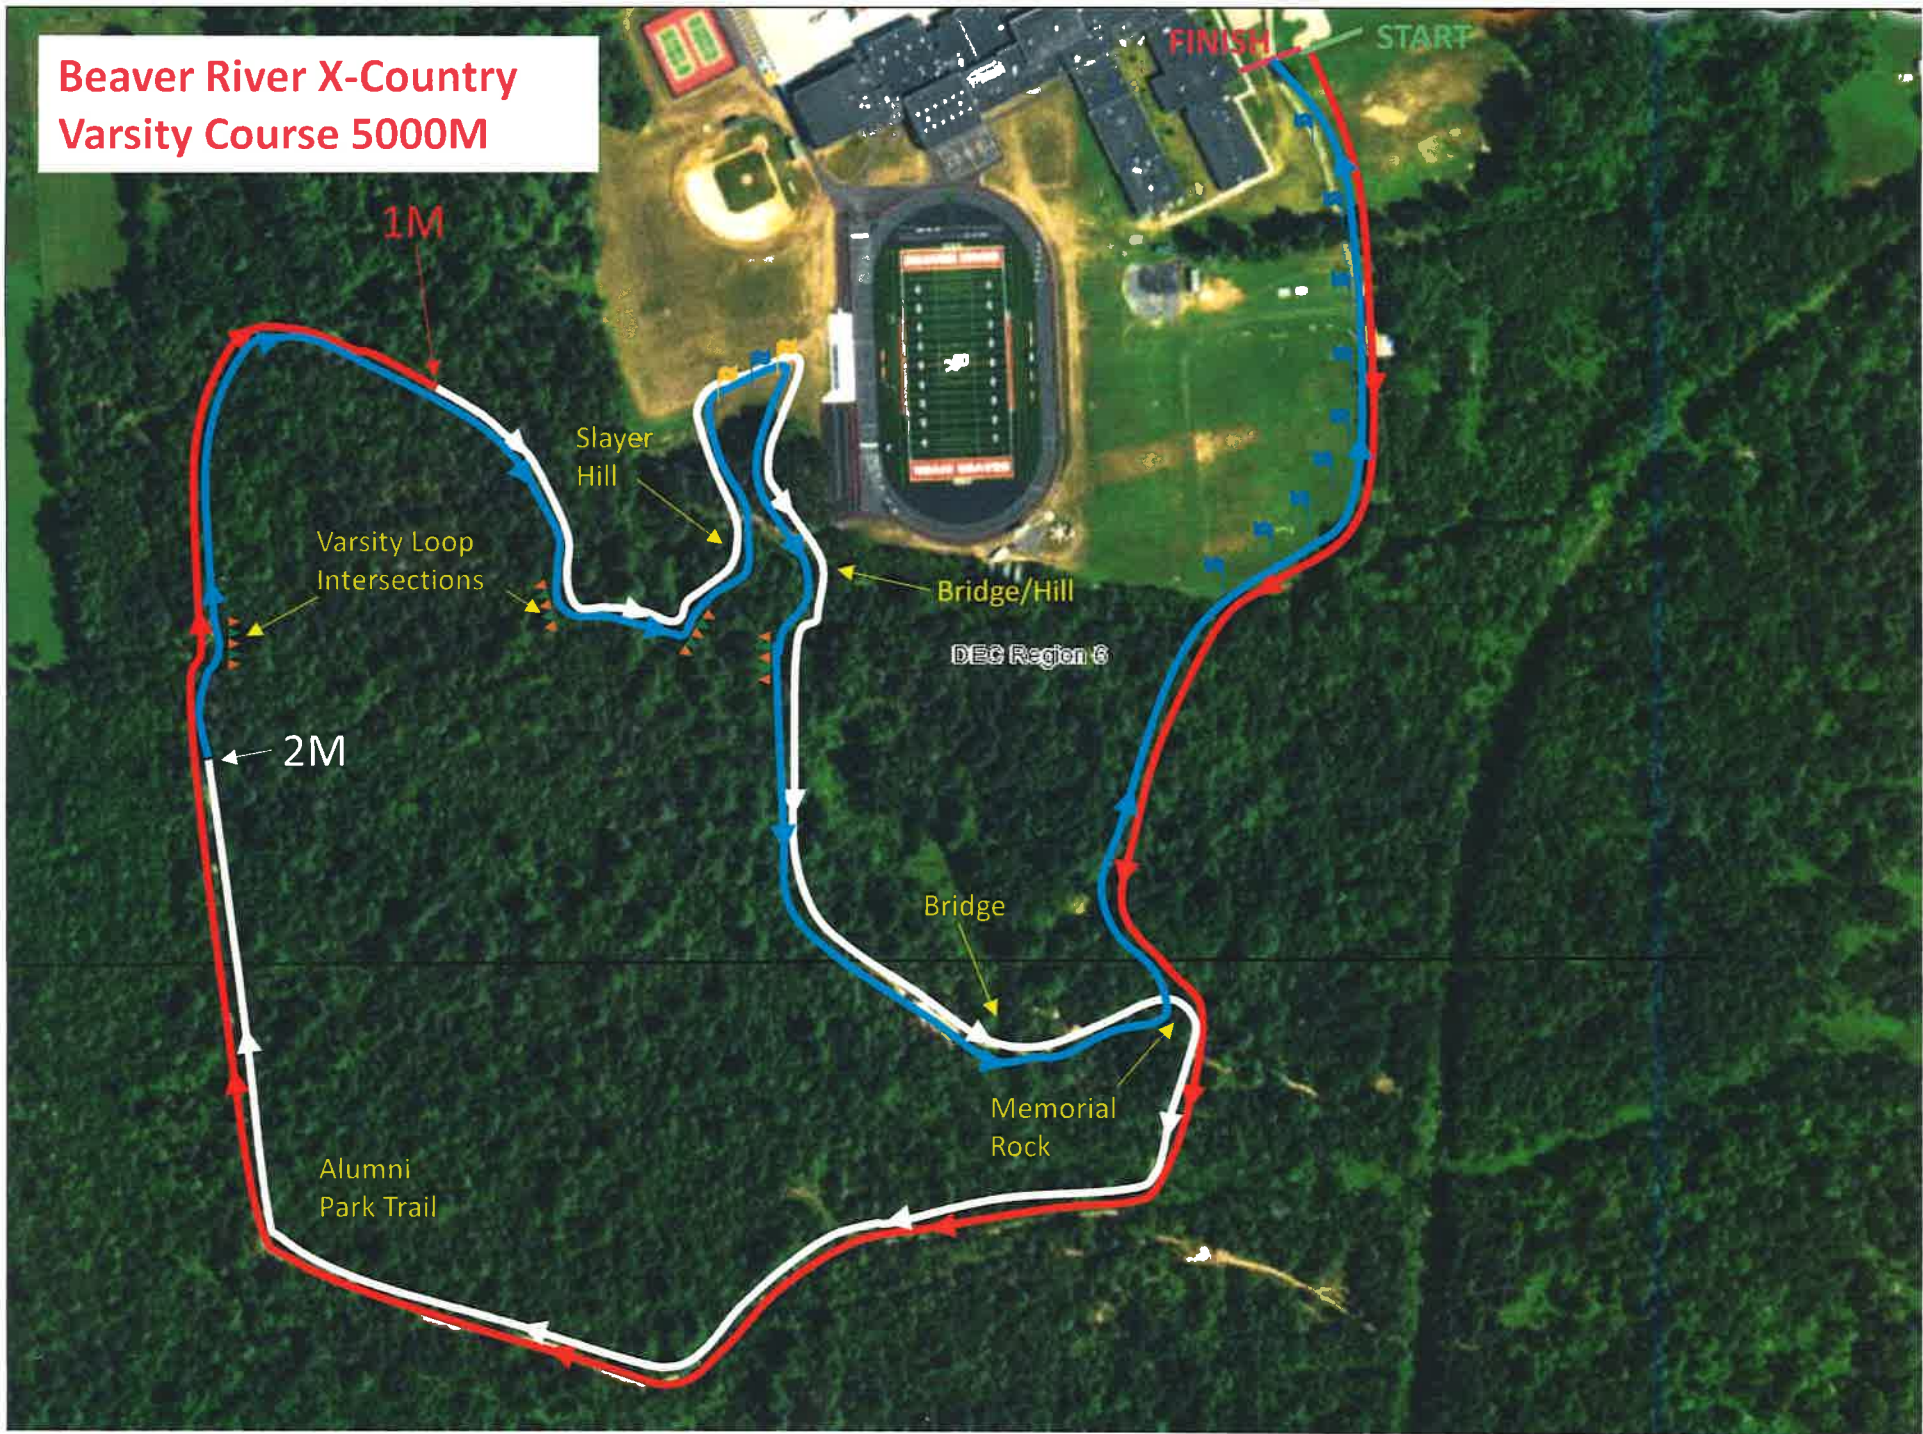

Beaver River X-Country Varsity Course 5000M

1M

START

FINISH

Slayer Hill

Varsity Loop Intersections

Bridge/Hill

DEC Region 6

2M

Bridge

Memorial Rock

Alumni Park Trail